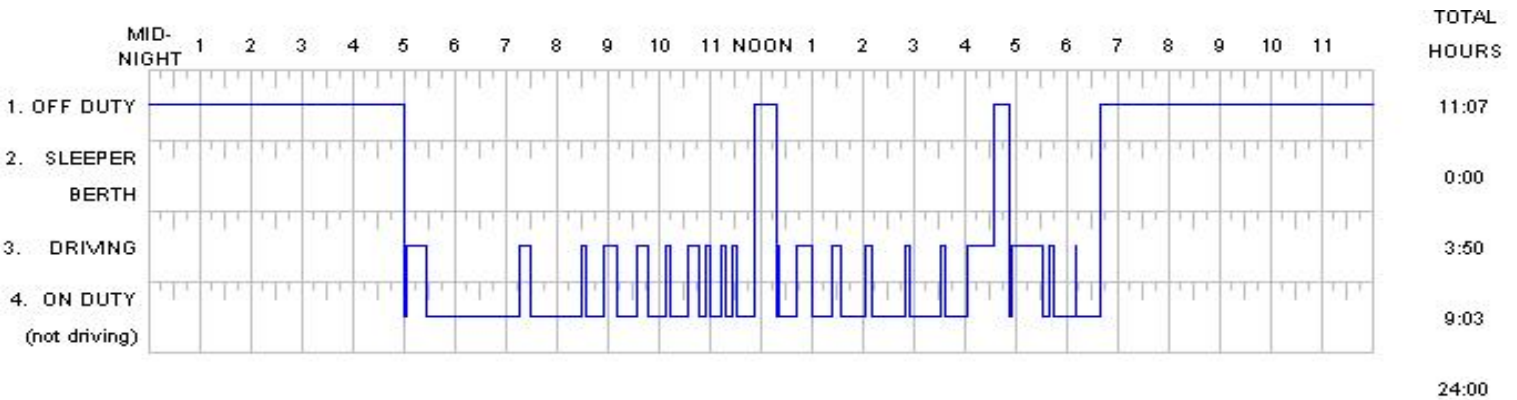

## DRIVER'S DAILY LOG

(ONE CALENDAR DAY - 24 HOURS)

<b>Driver Name</b>	Graham, Wayne	<b>Date</b>	5/7/09
<b>Co Driver(s)</b>	-	<b>Name of Carrier</b>	New Philly
<b>Main Office Address</b>	1381 Dairy Lane, Orrville, OH 44667	<b>Home Terminal Address</b>	1026 Cookson Street, New Philadelphia, OH 44663
<b>Truck Number(s)</b>	195	<b>Trailer Number(s)</b>	-
<b>Shipping Document Number</b>	716	<b>Driver Signature</b>	_____
<b>Total Miles Driving Today</b>	129.4	(I certify these entries are true and correct)	

### REMARKS

TIME	STATUS	LOCATION	COMMENTS
05:00 AM	On Duty	NEW PHILADELPHIA, OH	Pre Trip Inspection
05:03 AM	Driving	NEW PHILADELPHIA, OH	_____
05:27 AM	On Duty	UHRICHSVILLE, OH	_____
07:16 AM	Driving	STEUBENVILLE, OH	_____
07:29 AM	On Duty	WEIRTON, WV	_____
08:28 AM	Driving	WEIRTON, WV	_____
08:35 AM	On Duty	WEIRTON, WV	_____
08:55 AM	Driving	WEIRTON, WV	_____
09:10 AM	On Duty	WELLSBURG, WV	_____
09:35 AM	Driving	WELLSBURG, WV	_____
09:46 AM	On Duty	FOLLANSBEE, WV	_____
10:07 AM	Driving	FOLLANSBEE, WV	_____
10:13 AM	On Duty	FOLLANSBEE, WV	_____
10:34 AM	Driving	FOLLANSBEE, WV	_____
10:48 AM	On Duty	STEUBENVILLE, OH	_____
10:55 AM	Driving	STEUBENVILLE, OH	_____
11:00 AM	On Duty	WINTERSVILLE, OH	_____

## RECAP

DAY NO.	DRIVING HOURS. TODAY TOTAL LINE 3	ON DUTY HRS. TOTAL LINE 3 & 4	USA - 11h/14h 70h/8d, 34 hr restart, 16 hr exp	
127	3:50	12:53	12:53	12:53
			A. TOTAL HRS. ON DUTY LAST 7 DAYS, INCL. TODAY	B. TOTAL HRS. ON DUTY LAST 8 DAYS, INCL. TODAY